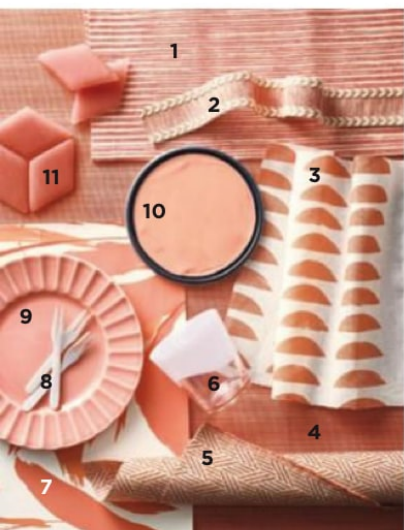

HAVENS (COLOR THEORY)

Buy It

1 Pehr Pencil Lines Stripe Napkin in Persimmon, $12; pehrdesigns.com

2 Echo Design + Kravet Suraj Trim in Coral, available to the trade; kravet.com

3 Rebecca Atwood Hills Fabric in Tangerine, $145 per yard; rebeccaatwood.com

4 Brunschwig & Fils Cascade Strie Fabric in Coral, available to the trade; brunschwig.com

5 Kravet 33618 Fabric in 1216, available to the trade; kravet.com

6 terrain Two Tone Tumbler in Pink, $14; shopterrain.com

7 Meg Braff Designs Meadow Reed Wallpaper in Coral on White, $147 per single roll; megbraffdesigns.com

8 Be Home Seashell Forks, $22 for a set of four; accompanyus.com

9 Anthropologie Latte Dessert Plate in Peach, $48 for a set of four; anthropologie.com

10 Benjamin Moore Regal Select Paint in Pink Polka Dot, $48 per gallon; benjaminmoore.com for store locations

11 Fireclay Tile Glass 4" Diamond Mosaic Tile in Coral Bell (matte), $46 per square foot; fireclaytile.com

Design by
Kemle Interiors

SCHOOL OF FISH

SEARCHING FOR SALMON

So far this year, salmon recipes on myrecipes.com have received close to 3 million views. The most popular preparation? Salmon croquettes.

my recipes

PAIR IT

Here's a throw-back duo with endless shelf life: Mint green plays up salmon's retro roots in this pattern-perfect kitchen for a look that's as cool as ever.

Paint It